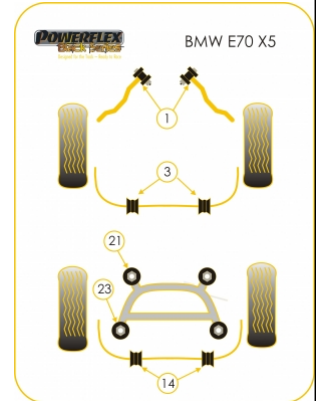

BMW - E70 X5 (2006-2013)

Notes

- PFR5-1423 does not fit the E70 X5 M model
- PFF5-1403 & PFR5-1413 fit models with conventional Anti Roll Bars.
- PFF5-1404 & PFR5-1414 fit models with Active Anti Roll Bars as found on Dynamic Handling specification vehicles only.

PRODUCT PRICING INFORMATION

The prices shown on our website are per bush.

To get the total pack price you will need to multiple this price by the number of bushes per vehicle.

Bush Price x Qty Per Car = Pack Price

In addition to the Black Series parts listed please check the Road Series website for other bushes suitable for this car such as engine or transmission mountings.

Bush description	Quantity Per Car	Diagram Reference	Part Number
 Front Radius Arm To Chassis Bush Click for fitting instructions	2	1	PFF5-1401BLK
 Front Anti Roll Bar Mounting Bush 27mm	2	3	PFF5-1403-27BLK