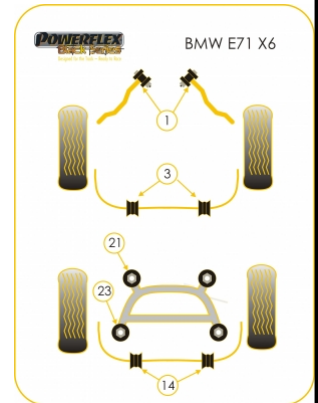

BMW - E71 X6 (2007-)

Notes

- PFR5-1423 Does not fit the E71 X6 M model
- PFF5-1403 & PFR5-1413 fit models with conventional Anti Roll Bars.
- PFF5-1404 & PFR5-1414 fit models with Active Anti Roll Bars as found on Dynamic Handling specification vehicles only.

PRODUCT PRICING INFORMATION

The prices shown on our website are per bush.

To get the total pack price you will need to multiple this price by the number of bushes per vehicle.

Bush Price x Qty Per Car = Pack Price

In addition to the Black Series parts listed please check the Road Series website for other bushes suitable for this car such as engine or transmission mountings.

Bush description	Quantity Per Car	Diagram Reference	Part Number
 Front Radius Arm To Chassis Bush Click for fitting instructions	2	1	PFF5-1401BLK
 Front Anti Roll Bar Mounting Bush 27mm	2	3	PFF5-1403-27BLK

	Front Anti Roll Bar Mounting Bush	2	3	PFF5-1404BLK
	Rear Anti Roll Bar Mounting Bush 22mm	2	13	PFR5-1413-22BLK
	Rear Anti Roll Bar Mounting Bush 24mm	2	13	PFR5-1413-24BLK
	Rear Anti Roll Bar Mounting Bush	2	14	PFR5-1414BLK
	Rear Subframe Front Bush Insert	2	21	PFR5-1421BLK
	Rear Subframe Rear Bush Insert	2	23	PFR5-1423BLK