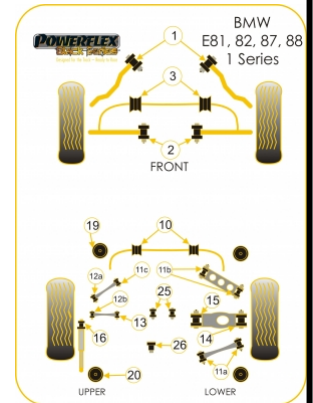

### Notes:

- These parts will not fit the E82 1-Series M-Coupe or X Drive (4wd) models
- **PFR5-419, PFR5-421 and PFR5-423`s are inserts to be used with the original bushes**
- **PFR5-420 and PFR5-422`s are complete bushes and used to replace the original bushes**
- **PFR5-1220 increases anti squat to that of the M series, for std location of the subframe front mount use PFR5-420**
- **PFR5-421 Insert fits all models up to -07/2005. Then Automatic models only from 07/2005- on**
- **PFR5-423 Inserts fit manual cars from 07/2005- onwards**
- **PFR5-416-12 fits performance shock absorber which has 12mm thread**
- **For standard shock absorbers and performance shock absorber with a 10mm thread use PFR5-416**