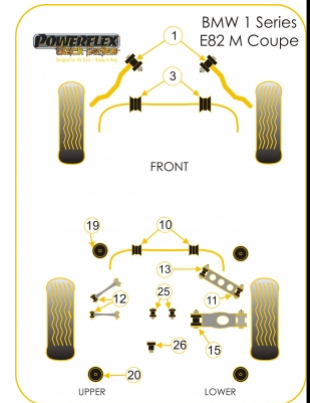

BMW - E81, E82, E87 & E88 1 SERIES (2004-2013) - E82 1 SERIES M COUPE (2010-2012)

PRODUCT PRICING INFORMATION

The prices shown on our website are per bush.

To get the total pack price you will need to multiple this price by the number of bushes per vehicle.

Bush Price x Qty Per Car = Pack Price

In addition to the Black Series parts listed please check the Road Series website for other bushes suitable for this car such as engine or transmission mountings.

Bush description	Quantity Per Car	Diagram Reference	Part Number
 Front Radius Arm To Chassis Bush Click for fitting instructions	2	1	PFF5-401BLK
 Front Anti Roll Bar Bush 26.5mm	2	3	PFF5-1203-26.5BLK
 Front Anti Roll Bar Bush 28mm	2	3	PFF5-1203-28BLK
 Rear Anti Roll Bar Bush 22.5mm	2	10	PFR5-1210-22.5BLK
 Rear Anti Roll Bar Bush 23.6mm	2	10	PFR5-1210-23.6BLK

	Rear Trailing Arm Outer Bush	2	11	PFR5-411BLK
	Rear Upper Arm Outer Bush Click for fitting instructions	4	12	PFR5-1212BLK
	Rear Lower Front Arm Inner Bush	2	13	PFR5-1213BLK
	Rear Lower Lateral Arm Inner Bush Click for fitting instructions	2	15	PFR5-1215BLK
	Rear Subframe, Front Bush Click for fitting instructions	2	19	PFR5-1220BLK
	Rear Subframe Rear Mounting Bush	2	20	PFR5-422BLK
	Rear Diff Front Mounting Bush	2	25	PFR5-425BLK
	Rear Diff Rear Mounting Bush Click for fitting instructions	1	26	PFR5-1226BLK