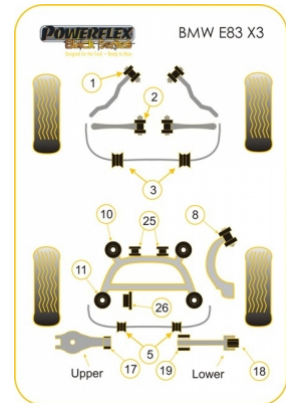

BMW - E83 X3 (2003-2010)

Notes

- PFR5-4610 & 4611 are complete replacement bushes, for inserts use PFR5-4613 & 4614 (inserts fit into the voiding of the original bush)
- PFR5-4615G replaces the original arm and inner bush and allows on car adjustment of camber. For a replacement bush only to fit in the original arm, please use PFR5-4616.

In addition to the Black Series parts listed please check the Road Series website for other bushes suitable for this car such as engine or transmission mountings.

Bush description	Quantity Per Car	Diagram Reference	Part Number
 Front Lower Radius Arm To Chassis Bush Click for fitting instructions	2	1	PFF5-901BLK

	Front Control Arm To Chassis Bush	2	2	PFF5-1502BLK
	Front Anti Roll Bar Mounting Bush 22.5mm	2	3	PFF5-1503-22.5BLK
	Front Anti Roll Bar Mounting Bush 23.5mm	2	3	PFF5-1503-23.5BLK
	Rear Trailing Arm Bush	2	3	PFR5-3608BLK
	Rear Anti Roll Bar Mounting Bush 17.5mm	2	5	PFR5-4609-17.5BLK
	Rear Anti Roll Bar Mounting Bush 18.5mm	2	5	PFR5-4609-18.5BLK
	Rear Subframe Front Bush	2	10	PFR5-4610BLK
	Rear Subframe Front Bush Insert	2	10	PFR5-4614BLK
	Rear Subframe Rear Bush	2	11	PFR5-4611BLK
	Rear Subframe Rear Bush Insert	2	11	PFR5-4613BLK
	Rear Upper Arm Inner Bush Click for fitting instructions	2	17	PFR5-4617BLK
	Rear Lower Arm Outer Bush	2	18	PFR5-4618BLK
	Adjustable Rear Lower Control Arm Kit Click for fitting instructions	1	19	PFR5-4615G
	Rear Lower Control Arm Inner Bush Click for fitting instructions	2	19	PFR5-4616BLK
	Rear Diff Front Bush Click for fitting instructions	2	25	PFR5-4625BLK
	Rear Diff Rear Bush Click for fitting instructions	1	26	PFR5-4626BLK