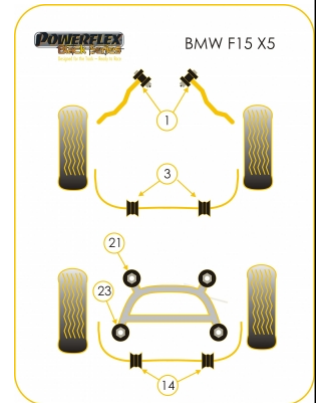

### Notes

- PFF5-1403 & PFR5-1413 fit models with conventional Anti Roll Bars.
- PFF5-1404 & PFR5-1414 fit models with Active Anti Roll Bars as found on Dynamic Handling specification vehicles only.

In addition to the Black Series parts listed please check the Road Series website for other bushes suitable for this car such as engine or transmission mountings.

Bush description	Quantity Per Car	Diagram Reference	Part Number
 <b>Front Anti Roll Bar Mounting Bush 27mm</b>	2	3	<b>PFF5-1403-27BLK</b>
 <b>Front Anti Roll Bar Mounting Bush</b>	2	3	<b>PFF5-1404BLK</b>