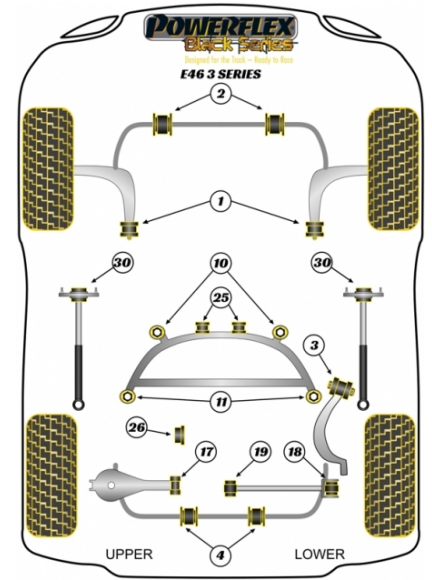

E46 3 SERIES INC TOURING

The prices shown on our website are per bush.

To get the total pack price you will need to multiple this price by the number of bushes per vehicle.

Bush Price x Qty Per Car = Pack Price

Notes:

- PFF5-4601 & PFF5-5601 fit brackets with a 66mm bore
- PFF5-4601-60 & PFF5-5601-60 fit brackets with a 60mm bore , usually found on earlier models.
- PFF5-5601G & PFF5-5601G-60 give an additional +0.5° Caster
- PFR5-4610 & 4611 are complete replacement bushes, for inserts use PFR5-4613 & 4614 (inserts fit into the voiding of the original bush)
- PFR5-4615G replaces the original arm and inner bush and allows on car adjustment of camber. For a replacement bush only to fit in the original arm, please use PFR5-4616.
- PFR5-5630-10 fits cars with standard or aftermarket rear shock absorber with a 10mm pin, PFR5-5630-12 fits cars with aftermarket rear shock absorbers with a 12mm pin. Neither fit Cabriolet models

In addition to the Black Series parts listed please check the Road Series website for other bushes suitable for this car such as engine or transmission mountings.

FRONT WISHBONE REAR BUSH, ALUMINIUM OUTER

Qty Per Car **2**

Diagram Ref. **1**

Part No. **PFF5-5601-60BLK**

FRONT WISHBONE REAR BUSH, ALUMINIUM OUTER

Qty Per Car **2**

Diagram Ref. **1**

Part No. **PFF5-5601BLK**

FRONT WISHBONE REAR BUSH, CASTER OFFSET

Qty Per Car **2**

Diagram Ref. **1**

Part No. **PFF5-5601G-60BLK**

FRONT WISHBONE REAR BUSH, CASTER OFFSET

Qty Per Car **2**

Diagram Ref. **1**

Part No. **PFF5-5601GBLK**

FRONT WISHBONE REAR BUSH

Qty Per Car **2**

Diagram Ref. **1**

Part No. **PFF5-4601-60BLK**

FRONT WISHBONE REAR BUSH

Qty Per Car **2**

Diagram Ref. **1**

Part No. **PFF5-4601BLK**