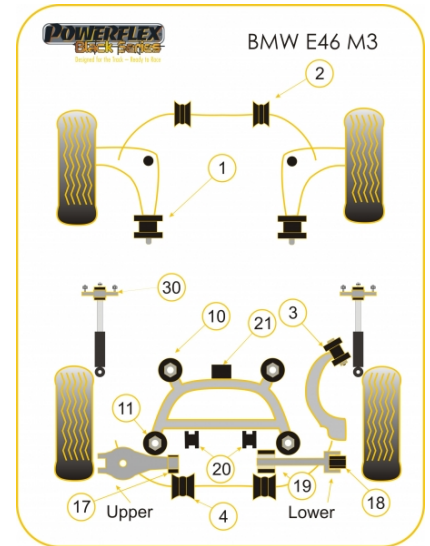

E46 3 SERIES M3

PRICING INFORMATION

The prices shown on our website are per bush.

To get the total pack price you will need to multiple this price by the number of bushes per vehicle.

Bush Price x Qty Per Car = Pack Price

Notes

- PFF5-5601GM3 gives an additional +0.5° Caster
- PFR5-4610 & 4611 are complete replacement bushes, for inserts use PFR5-4612 & 4613 (inserts fit into the voiding of the original bush)
- PFR5-4615G replaces the original arm and inner bush and allows on car adjustment of camber. For a replacement bush only to fit in the original arm, please use PFR5-4616.
- PFR5-4615G replaces the original arm and inner bush and allows on car adjustment of camber. For a replacement bush only to fit in the original arm, please use PFR5-4616.
- PFR5-5630-10 fits cars with standard or aftermarket rear shock absorber with a 10mm pin, PFR5-5630-12 fits cars with aftermarket rear shock absorbers with a 12mm pin. Neither fit Cabriolet models

In addition to the Black Series parts listed please check the Road Series website for other bushes suitable for this car such as engine or transmission mountings.

FRONT WISHBONE REAR BUSH, CASTER OFFSET

Qty Per Car **2**

Diagram Ref. **1**

Part No. **PFF5-5601GM3BLK**

FRONT WISHBONE REAR BUSH, ALUMINIUM OUTER

Qty Per Car **2**

Diagram Ref. **1**

Part No. **PFF5-5601M3BLK**

FRONT WISHBONE REAR BUSH

Qty Per Car **2**

Diagram Ref. **1**

Part No. **PFF5-4601M3BLK**

FRONT ANTI ROLL BAR BUSH 26MM

Qty Per Car **2**

Diagram Ref. **2**

Part No. **PFF5-4602-26BLK**

FRONT ANTI ROLL BAR MOUNTING BUSH 27MM

Qty Per Car **2**

Diagram Ref. **2**

Part No. **PFF5-4602-27BLK**