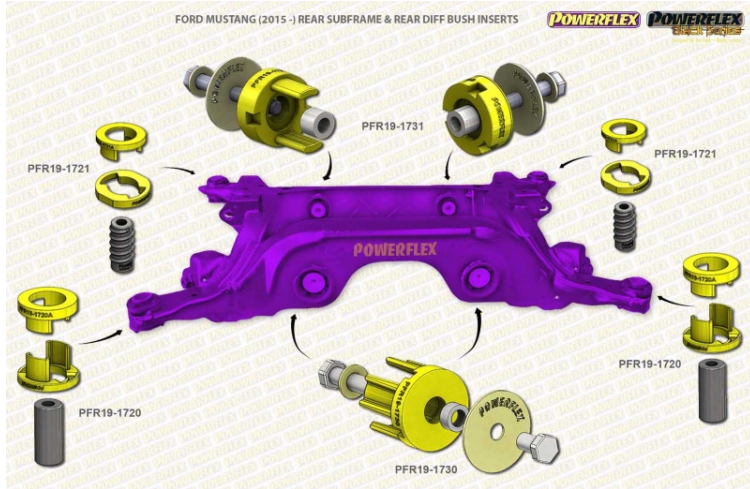

MUSTANG (2015 -)

PRICING INFORMATION

The prices shown on our website are per bush.
 To get the total pack price you will need to multiple this price by the number of bushes per vehicle.

Bush Price x Qty Per Car = Pack Price

In addition to the Black Series parts listed please check the Road Series website for other bushes suitable for this car such as engine or transmission mountings.

FRONT ANTI ROLL BAR BUSH 32MM

Qty Per Car 2

Diagram Ref. 3

Part No. **PFF19-1703-32BLK**

REAR ANTIROLL BAR BUSH 22MM

Qty Per Car 2

Diagram Ref. 19

Part No. **PFR19-1719-22BLK**

REAR SUBFRAME FRONT BUSH INSERT

Qty Per Car **2**

Diagram Ref. **20**

Part No. **PFR19-1720BLK**

REAR SUBFRAME REAR BUSH INSERT

Qty Per Car **2**

Diagram Ref. **21**

Part No. **PFR19-1721BLK**

REAR SUBFRAME FRONT BUSH

Qty Per Car **2**