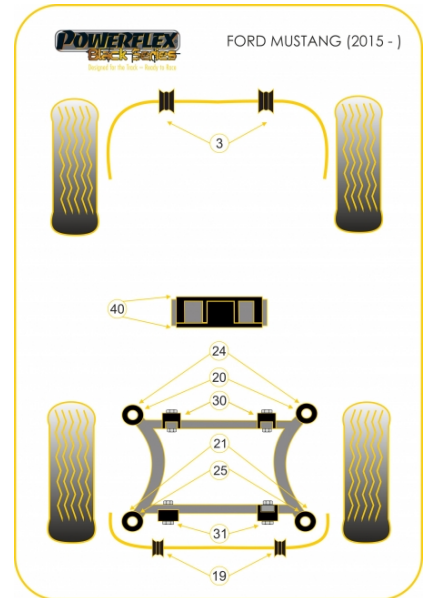

In addition to the Black Series parts listed please check the Road Series website for other bushes suitable for this car such as engine or transmission mountings.

FRONT ANTI ROLL BAR BUSH 32MM

Qty Per Car 2

Diagram Ref. 3

Part No. **PFF19-1703-32BLK**

REAR ANTIROLL BAR BUSH 22MM

Qty Per Car 2

Diagram Ref. 19

Part No. **PFR19-1719-22BLK**

REAR SUBFRAME FRONT BUSH INSERT

Qty Per Car **2**

Diagram Ref. **20**

Part No. **PFR19-1720BLK**

REAR SUBFRAME REAR BUSH INSERT

Qty Per Car **2**

Diagram Ref. **21**

Part No. **PFR19-1721BLK**

REAR SUBFRAME FRONT BUSH

Qty Per Car **2**

Diagram Ref. **30**

Part No. **PFR19-1730BLK**

REAR DIFF MOUNT REAR BUSH INSERT

Qty Per Car **2**

Diagram Ref. **31**

Part No. **PFR19-1731BLK**

TRANSMISSION MOUNT INSERT

Qty Per Car **1**