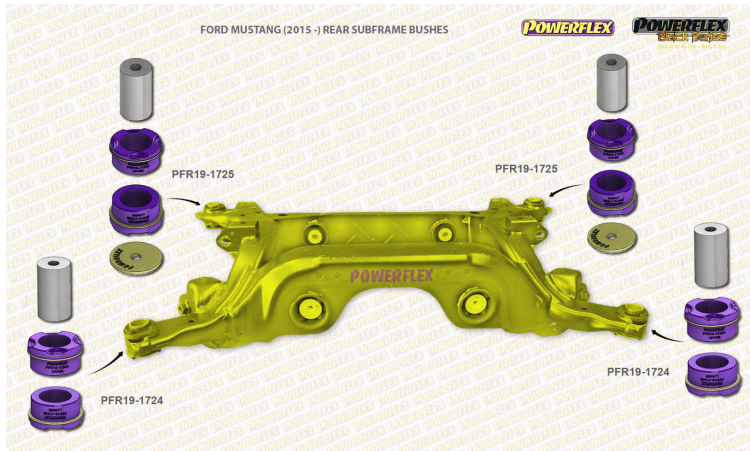

MUSTANG (2015 -)

PRICING INFORMATION

The prices shown on our website are per bush.
 To get the total pack price you will need to multiple this price by the number of bushes per vehicle.

Bush Price x Qty Per Car = Pack Price

In addition to the Black Series parts listed please check the Road Series website for other bushes suitable for this car such as engine or transmission mountings.

FRONT ANTI ROLL BAR BUSH 32MM

Qty Per Car 2

Diagram Ref. 3

Part No. **PFF19-1703-32BLK**

REAR ANTIROLL BAR BUSH 22MM

Qty Per Car 2

Diagram Ref. 19

Part No. **PFR19-1719-22BLK**

REAR SUBFRAME FRONT BUSH INSERT

Qty Per Car **2**

Diagram Ref. **20**

Part No. **PFR19-1720BLK**

REAR SUBFRAME REAR BUSH INSERT

Qty Per Car **2**

Diagram Ref. **21**

Part No. **PFR19-1721BLK**

REAR SUBFRAME FRONT BUSH

Qty Per Car **2**