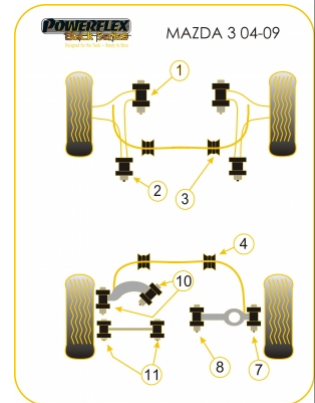

MAZDA - MAZDA3 (2004-2009)

Notes:

- PFF36-203-25.5 & PFR36-204-25 fit MPS models only.
- PFF19-1203-220E and PFR19-1204-210E fit all models except MPS, they are of a 2 piece design to fit on the pressed flats of the original bar.
- PFF19-801 is for bushes using a 12mm bolt
- PFF19-8011 is for bushes using a 14mm bolt

In addition to the Black Series parts listed please check the Road Series website for other bushes suitable for this car such as engine or transmission mountings.

Bush description	Quantity Per Car	Diagram Reference	Part Number	Retail Price Each
 Front Lower Wishbone Front Bush 14mm bolt	2	1	PFF19-8011BLK	
 Front Lower Wishbone Front Bush 12mm bolt	2	1	PFF19-801BLK	

	Front Lower Wishbone Rear Bush Click for fitting instructions	2	2	PFF19-1202BLK
	Front Anti Roll Bar To Chassis Bush 22mm	2	3	PFF19-1203-22BLK
	Front Anti Roll Bar Mount 25.5mm, MPS Only	2	3	PFF36-203-25.5BLK
	Rear Anti Roll Bar To Chassis Bush 21mm	2	4	PFR19-1204-21BLK
	Rear Anti Roll Bar Bush 25mm, MPS Only	2	4	PFR36-204-25BLK
	Rear Track Control Arm Outer Bush	2	7	PFR19-807BLK
	Rear Track Control Arm Inner Bush	2	8	PFR19-808BLK
	Rear Upper Trailing Arm Bush	4	10	PFR19-810BLK
	Rear Lower Trailing Arm Bush	4	11	PFR19-811BLK