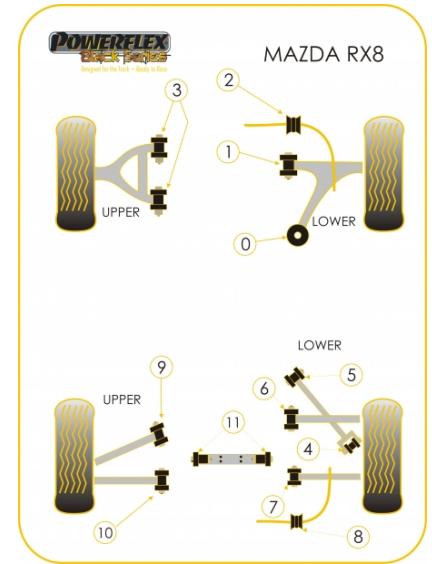

Notes

Check Anti Roll Bar Diameters Before Ordering

In addition to the Black Series parts listed please check the Road Series website for other bushes suitable for this car such as engine or transmission mountings.

FRONT LOWER ARM REAR BUSH

Qty Per Car **2**

Diagram Ref.

Part No. **PFF36-400BLK**

FRONT LOWER WISHBONE FRONT BUSH

Qty Per Car **2**

Diagram Ref. **1**

Part No. **PFF36-401BLK**

FRONT ANTI ROLL BAR BUSH 26.5MM

Qty Per Car **2**

Diagram Ref. **2**

Part No. **PFF36-402-26.5BLK**

FRONT UPPER WISHBONE BUSH

Qty Per Car **4**

Diagram Ref. **3**

Part No. **PFF36-503BLK**

REAR TRACK CONTROL ARM INNER BUSH

Qty Per Car **2**

Diagram Ref. **6**

Part No. **PFR36-506BLK**

REAR LINK ARM INNER BUSH

Qty Per Car **2**

Diagram Ref. **7**

Part No. **PFR36-507BLK**