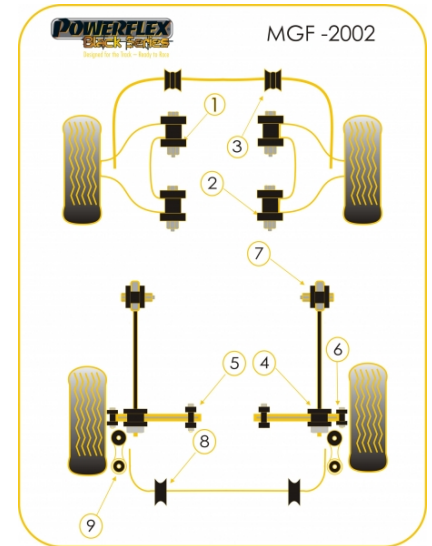

In addition to the Black Series parts listed please check the Road Series website for other bushes suitable for this car such as engine or transmission mountings.

FRONT WISHBONE FRONT BUSH

Qty Per Car **2**

Diagram Ref. **1**

Part No. **PFF42-211BLK**

FRONT WISHBONE REAR BUSH

Qty Per Car **2**

Diagram Ref. **2**

Part No. **PFF42-212BLK**

FRONT ANTI-ROLL BAR INNER MOUNT 19MM

Qty Per Car **2**

Diagram Ref. **3**

Part No. **PFF42-215BLK**

REAR LOWER ARM TO TIE BAR BUSH

Qty Per Car **2**

Diagram Ref. **4**

Part No. **PFR42-219BLK**

REAR LOWER ARM INNER BUSH

Qty Per Car **2**

Diagram Ref. **5**

Part No. **PFR42-220BLK**

REAR LOWER ARM TO HUB BUSH

Qty Per Car **2**

Diagram Ref. **6**

Part No. **PFR42-221BLK**

REAR TIE BAR TO CHASSIS BUSH

Qty Per Car **2**