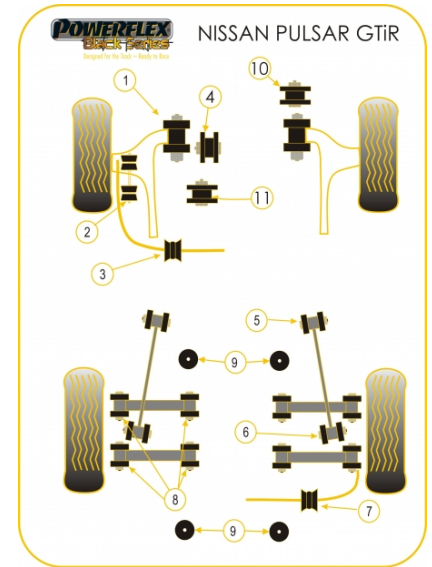

In addition to the Black Series parts listed please check the Road Series website for other bushes suitable for this car such as engine or transmission mountings.

POWERALIGN CAMBER BOLT KIT (12MM)

Qty Per Car **1**

Diagram Ref.

Part No. **PFA100-12**

FRONT WISHBONE FRONT BUSH

Qty Per Car **2**

Diagram Ref. **1**

Part No. **PFF46-101BLK**

FRONT ANTI ROLL BAR OUTER MOUNT

Qty Per Car **2**

Diagram Ref. **2**

Part No. **PFF46-102BLK**

FRONT ANTI ROLL BAR INNER MOUNT 28MM

Qty Per Car **2**

Diagram Ref. **3**

Part No. **PFF46-103BLK**

ENGINE MOUNT KIT GEARBOX UPPER FRONT

Qty Per Car **1**

Diagram Ref. **4**

Part No. **PFF46-104BLK**

REAR TRACK ARM FRONT BUSH KIT

Qty Per Car **2**

Diagram Ref. **5**

Part No. **PFR46-105BLK**

REAR TRACK ARM REAR BUSH KIT

Qty Per Car **2**