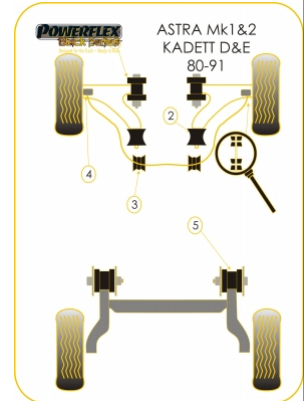

VAUXHALL / OPEL - ASTRA MODELS - ASTRA MK2 - KADETT E (1985-1991)

PRODUCT PRICING INFORMATION

The prices shown on our website are per bush.

To get the total pack price you will need to multiple this price by the number of bushes per vehicle.

Bush Price x Qty Per Car = Pack Price

In addition to the Black Series parts listed please check the Road Series website for other bushes suitable for this car such as engine or transmission mountings.

Bush description	Quantity Per Car	Diagram Reference	Part Number
Front Wishbone Inner Bush (Front)	2	1	PFF80-301BLK
Front Wishbone Inner Bush (Rear)	2	2	PFF80-302BLK
Front Anti Roll Bar Mounting Bush 20mm	2	3	PFF80-303-20BLK
Front Anti Roll Bar Mounting Bush 22mm	2	3	PFF80-303-22BLK