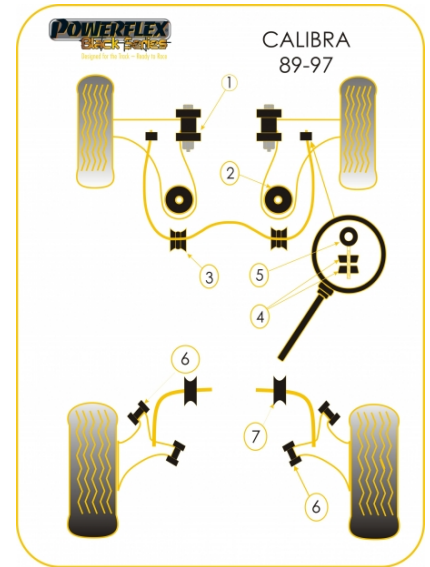

CALIBRA (1989-1997)

PRICING INFORMATION

The prices shown on our website are per bush.

To get the total pack price you will need to multiple this price by the number of bushes per vehicle.

Bush Price x Qty Per Car = Pack Price

Notes

- Please Check Catalogue Page For Information Regarding Front and Rear Roll Bar Mounts
- PFR80-440MLK are eccentric bushes which allow for geometry adjustment of the rear trailing arms on lowered vehicles. If you require this option you will need to purchase 2 x PFR80-440's and 2 x PFR80-440MLK's.
- If you do not require geometry adjustment of the rear trailing arms, then you would need to purchase 4 x PFR80-440's.

In addition to the Black Series parts listed please check the Road Series website for other bushes suitable for this car such as engine or transmission mountings.

REAR TRAILING ARM BUSH

Qty Per Car **2**

Diagram Ref. **6**

Part No. **PFR80-440BLK**

REAR ANTI ROLL BAR MOUNT (INNER) 15MM

Qty Per Car **2**

Diagram Ref. **7**

Part No. **PFR80-415-15BLK**

FRONT WISHBONE INNER BUSH (FRONT)

Qty Per Car **2**

Diagram Ref. **1**

Part No. **PFF80-401BLK**

FRONT WISHBONE INNER BUSH (REAR)

Qty Per Car **2**

Diagram Ref. **2**

Part No. **PFF80-402BLK**

FRONT ANTI ROLL BAR MOUNT 20MM

Qty Per Car **2**

Diagram Ref. **3**

Part No. **PFF80-403-20BLK**

FRONT ANTI ROLL BAR MOUNT 22MM

Qty Per Car **2**

Diagram Ref. **3**

Part No. **PFF80-403-22BLK**