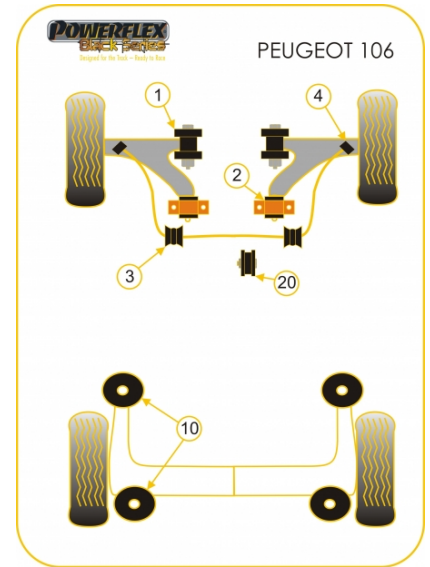

106 & 106 GTI/RALLYE

PRICING INFORMATION

The prices shown on our website are per bush.

To get the total pack price you will need to multiple this price by the number of bushes per vehicle.

Bush Price x Qty Per Car = Pack Price

NOTES

- PFR12-108 IS A SMALLER BUSH FROM THE EARLIER CAR. IT IS IDENTIFIED BY HAVING AN M10 SECURING BOLT (PFR12-109 HAS AN M12 BOLT)
- PFF12-103's and PFF12-104's - NOT FOR GTI/RALLYE MODELS
- PFF12-105's - FITTED ON GTI/RALLYE MODELS ONLY
- Advisory - If fitting the Front Lower Engine Mount (PFF50-106BLK) to a diesel engined vehicle, an increase in noise and vibration is to be expected. This should be considered as a Track/Motorsport upgrade only, not a standard replacement.

In addition to the Black Series parts listed please check the Road Series website for other bushes suitable for this car such as engine or transmission mountings.

FRONT WISHBONE FRONT BUSH

Qty Per Car **2**

Diagram Ref. **1**

Part No. **PFF12-101BLK**

FRONT WISHBONE REAR BUSH

Qty Per Car **2**

Diagram Ref. **2**

Part No. **PFF12-106BLK**

ANTI ROLL BAR BUSH 20MM

Qty Per Car **2**