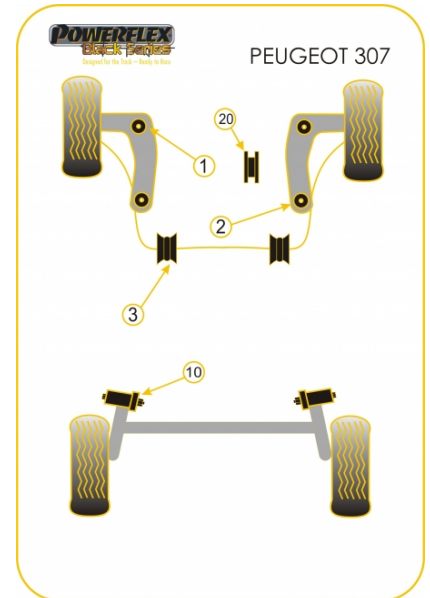

#### Notes

- PFF50-420 fits models with a 65mm original bush. For vehicles with a 70mm bush use part number PFF50-306.

*In addition to the Black Series parts listed please check the Road Series website for other bushes suitable for this car such as engine or transmission mountings.*

### FRONT ANTI ROLL BAR BUSH 21MM

Qty Per Car **2**

Diagram Ref. **3**

Part No. **PFF50-603-21BLK**