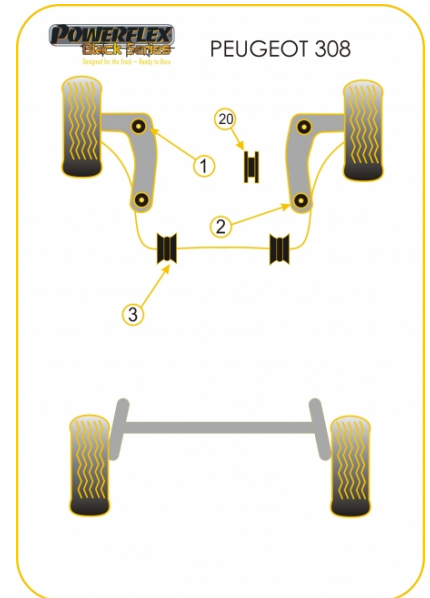

In addition to the Black Series parts listed please check the Road Series website for other bushes suitable for this car such as engine or transmission mountings.

FRONT ARM FRONT BUSH

Qty Per Car 2

Diagram Ref. 1

Part No. **PFF50-601BLK**

FRONT ARM REAR BUSH

Qty Per Car 2

Diagram Ref. 2

Part No. **PFF50-402BLK**

FRONT ANTI ROLL BAR BUSH 21MM

Qty Per Car 2

Diagram Ref. 3

Part No. **PFF50-603-21BLK**

FRONT ANTI ROLL BAR BUSH 22.5MM

Qty Per Car 2

Diagram Ref. 3

Part No. **PFF50-603-22.5BLK**

FRONT ANTI ROLL BAR BUSH 22MM

Qty Per Car 2

Diagram Ref. 3

Part No. **PFF50-603-22BLK**

FRONT ANTI ROLL BAR BUSH 23.5MM

Qty Per Car 2

Diagram Ref. 3

Part No. **PFF50-603-23.5BLK**

FRONT ANTI ROLL BAR BUSH 23MM

Qty Per Car 2

Diagram Ref. 3