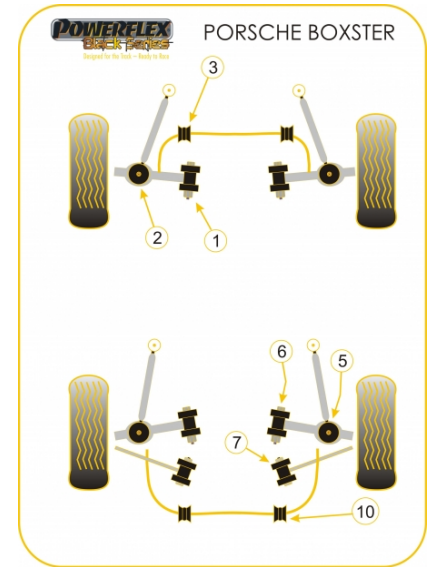

BOXSTER 987 (2005-2012)

PRICING INFORMATION

The prices shown on our website are per bush.

To get the total pack price you will need to multiple this price by the number of bushes per vehicle.

Bush Price x Qty Per Car = Pack Price

In addition to the Black Series parts listed please check the Road Series website for other bushes suitable for this car such as engine or transmission mountings.

FRONT TRACK CONTROL ARM INNER BUSH, CAMBER ADJUSTABLE

Qty Per Car 2

Diagram Ref. 1

Part No. **PFF57-801BLK**

FRONT TRACK CONTROL ARM OUTER BUSH, CASTER ADJUSTABLE

Qty Per Car 2

Diagram Ref. 2

Part No. **PFF57-802BLK**

TRACK CONTROL ARM OUTER BUSH

Qty Per Car 2

Diagram Ref. 5

Part No. **PFF57-502BLK**

TRACK CONTROL ARM INNER BUSH

Qty Per Car 2

Diagram Ref. 6

Part No. **PFF57-503BLK**

REAR LINK ARM INNER BUSH