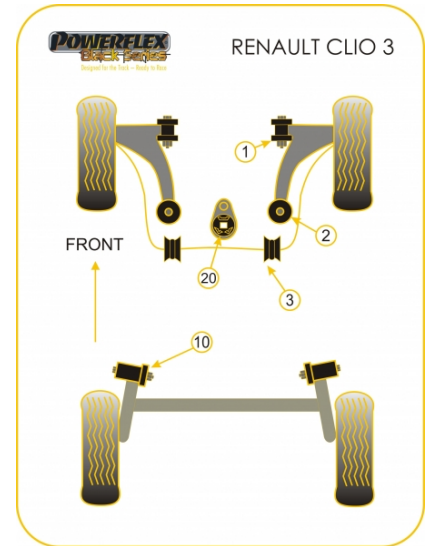

Notes:

- PFF60-803-* is half the length of the bracket and uses a spacer, this fits vehicles from May 2009 onwards.
- PFF60-503-* is with full length bush with no spacer and is used on vehicles upto May 2009.

In addition to the Black Series parts listed please check the Road Series website for other bushes suitable for this car such as engine or transmission mountings.

POWERALIGN CAMBER BOLT KIT (12MM)

Qty Per Car **1**

Diagram Ref.

Part No. **PFA100-12**

FRONT ARM FRONT BUSH

Qty Per Car **2**

Diagram Ref. **1**

Part No. **PFF60-901BLK**

FRONT ARM REAR BUSH

Qty Per Car **2**

Diagram Ref. **2**

Part No. **PFF60-902BLK**

FRONT ANTI ROLL BAR BUSH 20MM

Qty Per Car **2**

Diagram Ref. **3**

Part No. **PFF60-503-20BLK**

FRONT ANTI ROLL BAR BUSH 20.5MM

Qty Per Car **2**