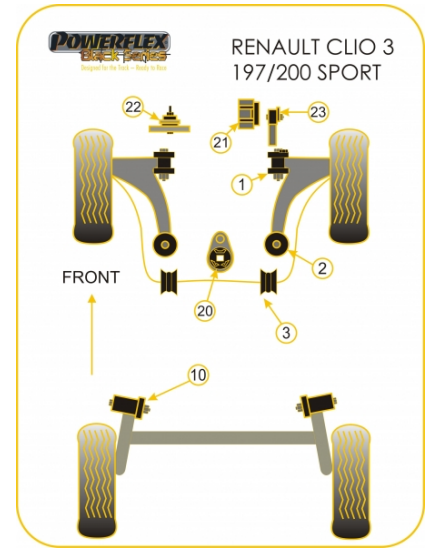

Bush Price x Qty Per Car = Pack Price

Notes:

- PFF60-801G allows on-car adjustment of camber, fit PFF60-801 for a non adjustable bush.
- PFF60-802G is caster adjustable and gives additional anti lift, fit PFF60-802 for a non adjustable bush.
- PFF60-803-* is half the length of the bracket and uses a spacer, this fits vehicles from May 2009 onwards.
- PFF60-503-* is with full length bush with no spacer and is used on vehicles upto May 2009.
- PFF60-820 Fits vehicles with a rubberized bracket, for vehicles with extruded alloy bracket use PFF60-526.

PFF60-820 fits this bracket

PFF60-526 fits this bracket

In addition to the Black Series parts listed please check the Road Series website for other bushes suitable for this car such as engine or transmission mountings.

FRONT ARM FRONT BUSH

Qty Per Car **2**

Diagram Ref. **1**

Part No. **PFF60-801BLK**

FRONT ARM FRONT BUSH CAMBER ADJUSTABLE

Qty Per Car **2**

Diagram Ref. **1**

Part No. **PFF60-801GBLK**

FRONT ANTI ROLL BAR BUSH 20MM

Qty Per Car **2**

Diagram Ref. **3**

Part No. **PFF60-503-20BLK**

FRONT ANTI ROLL BAR BUSH 20.5MM

Qty Per Car **2**

Diagram Ref. **3**

Part No. **PFF60-803-20.5BLK**