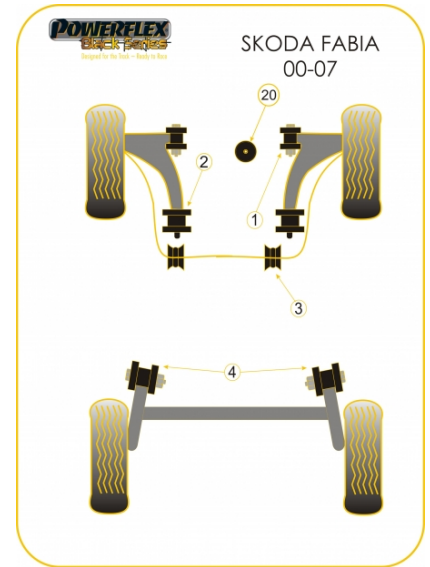

Notes:

- These bushes fit model with chassis number
 - Upto F5J 8A502 656
 - Upto F5J 8B503 031
 - Upto F5J 8K450 960
 - Upto F5J 83172 973
- For models with later chassis numbers use bushes [Fabia 5J](#)
- PFF85-620 is suitable for petrol engined road models
- PFF85-620P is suitable for track car/tuned models
- PFF85-620R is suitable for diesel engine models
- Fitting engine mount bush to 1.4 TDI 3 cylinders is not advisable

In addition to the Black Series parts listed please check the Road Series website for other bushes suitable for this car such as engine or transmission mountings.

FRONT WISHBONE FRONT BUSH

Qty Per Car 2

Diagram Ref. 1

Part No. **PFF85-201BLK**

FRONT WISHBONE REAR BUSH

Qty Per Car 2

Diagram Ref. 2

Part No. **PFF85-602BLK**

FRONT ANTI ROLL BAR BUSH 18MM

Qty Per Car 2

Diagram Ref. 3

Part No. **PFF85-603-18BLK**

FRONT ANTI ROLL BAR BUSH 19MM

Qty Per Car 2

Diagram Ref. 3

Part No. **PFF85-603-19BLK**

FRONT ANTI ROLL BAR BUSH 20MM

Qty Per Car 2