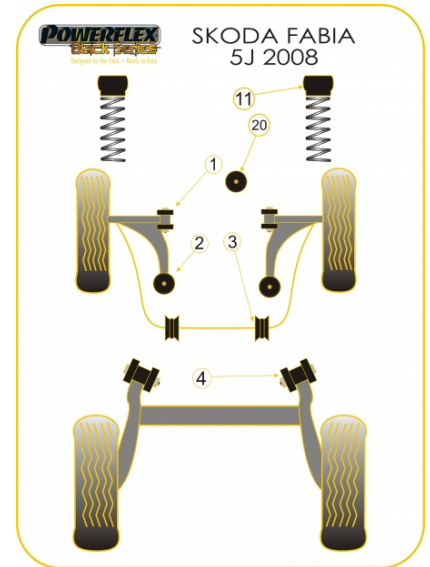

Notes:

- These bushes fit model with chassis number
 - F5J 8A502 657 Onward
 - F5J 8B503 032 Onward
 - F5J 8K450 961 Onward
 - F5J 83172 974 Onward
- For models with earlier chassis numbers use bushes [Fabia \(2000 - 2007\)](#)
- PFF85-620 is suitable for petrol engined road models
- PFF85-620P is suitable for track car/tuned models
- PFF85-620R is suitable for diesel engine models
- Fitting engine mount bush to 1.4 TDI 3 cylinders is not advisable

In addition to the Black Series parts listed please check the Road Series website for other bushes suitable for this car such as engine or transmission mountings.

FRONT WISHBONE FRONT BUSH

Qty Per Car **2**

Diagram Ref. **1**

Part No. **PFF85-201BLK**

FRONT ARM REAR BUSH

Qty Per Car **2**

Diagram Ref. **2**

Part No. **PFF85-1202BLK**

FRONT ANTI ROLL BAR BUSH 18MM

Qty Per Car **2**

Diagram Ref. **3**

Part No. **PFF85-603-20BLK**

REAR BEAM MOUNTING BUSH, 72.5MM

Qty Per Car **2**

Diagram Ref. **4**

Part No. **PFR85-415BLK**

REAR BEAM MOUNTING BUSH, 69MM

Qty Per Car **2**