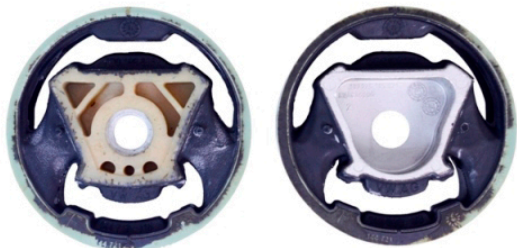

Use PFF85-832 Or PFF85-833 For OEM part number 5Q0198 037 B

In addition to the Black Series parts listed please check the Road Series website for other bushes suitable for this car such as engine or transmission mountings.

FRONT WISHBONE FRONT BUSH

Qty Per Car 2

Diagram Ref. 1

Part No. **PFF85-501BLK**