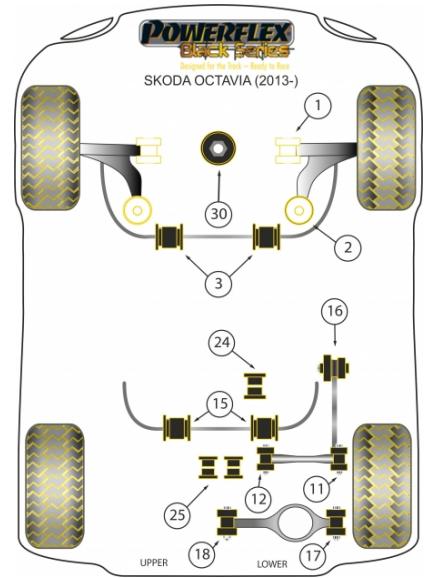

- PFF85-830 is an insert for OEM part number 5Q0198 037 A.
- PFF85-831 is a complete bush for OEM part number 5Q0198 037 A.
- PFF85-832 is an insert for OEM part number 5Q0198 037 B.
- PFF85-833 is a complete bush for OEM part number 5Q0198 037 B.
- PFF85-802G allows on car adjustment of caster +/- 0,33 degrees.

Use PFF85-830 Or PFF85-831 For OEM part number 5Q0198 037 A

Use PFF85-832 Or PFF85-833 For OEM part number 5Q0198 037 B

In addition to the Black Series parts listed please check the Road Series website for other bushes suitable for this car such as engine or transmission mountings.

FRONT WISHBONE REAR BUSH, CASTER ADJUSTABLE

Qty Per Car 2

Diagram Ref. 2

Part No. **PFF85-802GBLK**

FRONT ANTI ROLL BAR BUSH 21.7MM

Qty Per Car 2

Diagram Ref. 3

Part No. **PFF85-803-21.7BLK**

REAR ANTI ROLL BAR BUSH 19.6MM

Qty Per Car 2

Diagram Ref. 15

Part No. **PFR85-815-19.6BLK**

REAR ANTI ROLL BAR BUSH 20.7MM

Qty Per Car 2

Diagram Ref. 15

Part No. **PFR85-815-20.7BLK**