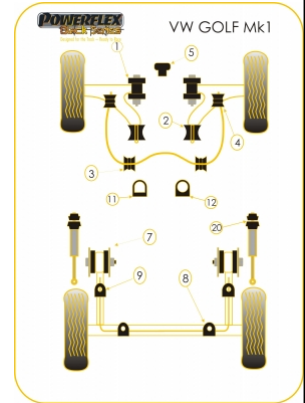

VOLKSWAGEN - GOLF MODELS - GOLF MK1 (1973 - 1985)

Notes

- PFR85-241 fits models from 1977 onwards

PRODUCT PRICING INFORMATION

The prices shown on our website are per bush.

To get the total pack price you will need to multiple this price by the number of bushes per vehicle.

Bush Price x Qty Per Car = Pack Price

In addition to the Black Series parts listed please check the Road Series website for other bushes suitable for this car such as engine or transmission mountings.

Bush description	Quantity Per Car	Diagram Reference	Part Number
 PowerAlign Camber Bolt Kit (12mm) Click for fitting instructions	1		PFA100-12
 Front Wishbone Inner Bush	2	1	PFF85-211BLK

	Front Wishbone Rear Bush	2	2	PFF85-213BLK
	Front Anti Roll Bar Inner Mount	2	3	PFF85-216BLK
	Front Anti Roll Bar Outer Mount 22mm	2	4	PFF85-215-22BLK
	Front Anti Roll Bar Outer Mount 16mm	2	4	PFF85-215BLK
	Engine Mount Stopper Bush	1	5	PFF85-235BLK
	Rear Beam Mounting Bush	2	7	PFR85-220BLK
	Rear Anti Roll Bar Mount (Inner)	2	8	PFR85-225BLK
	Rear Anti Roll Bar Mount (Outer) 20.5mm	2	9	PFR85-226-20.5BLK
	Steering Rack Mount	1	11	PFF85-229BLK
	Steering Rack Mount	1	12	PFF85-230BLK
	Rear Shock Top Mounting Bush	2	20	PFR85-241BLK
	Bump Stop Kit Click for fitting instructions	1		BS2001K
	Bump Stop Kit Click for fitting instructions	1		BS2004K