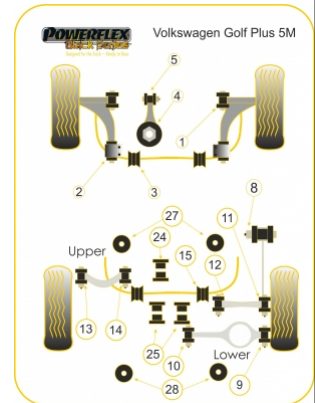

VOLKSWAGEN - GOLF MODELS - GOLF MK5 (2003 - 2009) - GOLF PLUS 5M

Notes

- PFF85-501G is on-car camber adjustable offering +/-0.5° of adjustment, for a non adjustable bush use PFF85-501.
- PFF85-502G gives 1° of additional caster angle and anti lift properties, the bush is supplied pre fitted into the new bracket, for a bush without geometry adjustment use PFF85-502.
- PFF85-504 fits vehicles upto the middle of 2008, please check the picture of the 2 bushes in order to identify the insert you require.
- PFF85-704 fits vehicles from the middle of 2008 on, please check the picture of the 2 bushes in order to identify the insert you require.
- PFR85-524, PFR85-525, PFR85-527 & PFR85-528 fit 4 wheel drive models only.

PRODUCT PRICING INFORMATION

The prices shown on our website are per bush.

To get the total pack price you will need to multiple this price by the number of bushes per vehicle.

Bush Price x Qty Per Car = Pack Price

In addition to the Black Series parts listed please check the Road Series website for other bushes suitable for this car such as engine or transmission mountings.