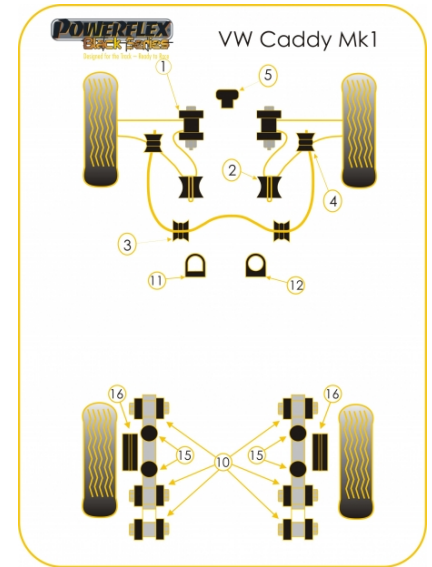

CADDY MK1 TYP 14 (1985-1996)

PRICING INFORMATION

The prices shown on our website are per bush.

To get the total pack price you will need to multiple this price by the number of bushes per vehicle.

Bush Price x Qty Per Car = Pack Price

In addition to the Black Series parts listed please check the Road Series website for other bushes suitable for this car such as engine or transmission mountings.

POWERALIGN CAMBER BOLT KIT (12MM)

Qty Per Car **1**

Diagram Ref.

Part No. **PFA100-12**

FRONT WISHBONE INNER BUSH

Qty Per Car **2**

Diagram Ref. **1**

Part No. **PFF85-211BLK**

FRONT WISHBONE REAR BUSH

Qty Per Car **2**

Diagram Ref. **2**

Part No. **PFF85-213BLK**

FRONT ANTI ROLL BAR INNER MOUNT

Qty Per Car **2**

Diagram Ref. **3**

Part No. **PFF85-216BLK**

FRONT ANTI ROLL BAR OUTER MOUNT 22MM

Qty Per Car **2**

Diagram Ref. **4**

Part No. **PFF85-215-22BLK**

FRONT ANTI ROLL BAR OUTER MOUNT 16MM

Qty Per Car **2**

Diagram Ref. **4**

Part No. **PFF85-215BLK**

ENGINE MOUNT STOPPER BUSH

Qty Per Car **1**

Diagram Ref. **5**

Part No. **PFF85-235BLK**

REAR LEAF SPRING BUSH

Qty Per Car **6**

Diagram Ref. **10**

Part No. **PFR85-310BLK**