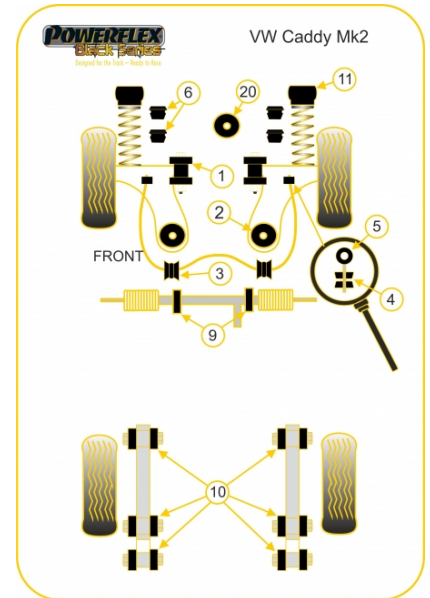

Notes

1. For power steering mount bushes please measure the width of bracket and select the correct part number.
2. PFF85-232 is suitable for vehicles with a 18.5mm wide bracket.
3. PFF85-233 is suitable for vehicles with a 15mm wide bracket.
4. PFR85-1410 do not fit pick up models.

In addition to the Black Series parts listed please check the Road Series website for other bushes suitable for this car such as engine or transmission mountings.

FRONT WISHBONE FRONT BUSH

Qty Per Car **2**

Diagram Ref. **1**

Part No. **PFF85-201BLK**

FRONT WISHBONE REAR BUSH

Qty Per Car **2**

Diagram Ref. **2**

Part No. **PFF85-204BLK**

FRONT ANTI ROLL BAR BUSH 20MM

Qty Per Car **2**

Diagram Ref. **5**

Part No. **PFF85-209-20BLK**

FRONT ANTI ROLL BAR EYE BOLT BUSH 18MM

Qty Per Car **2**

Diagram Ref. **5**

Part No. **PFF85-209BLK**

FRONT CROSS MEMBER MOUNTING BUSH

Qty Per Car **4**