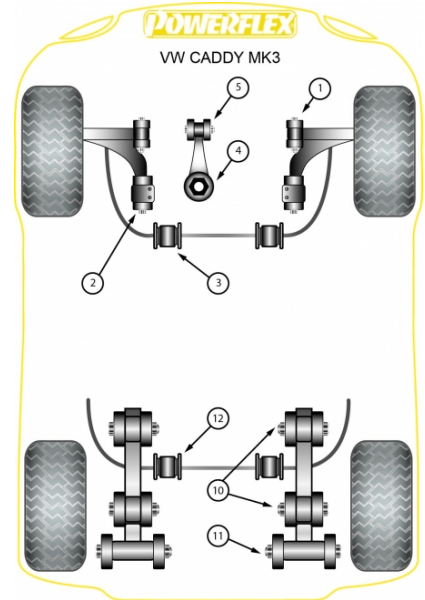

In addition to the Black Series parts listed please check the Road Series website for other bushes suitable for this car such as engine or transmission mountings.

FRONT WISHBONE FRONT BUSH

Qty Per Car 2

Diagram Ref. 1

Part No. **PFF85-501BLK**

FRONT WISHBONE FRONT BUSH CAMBER ADJUSTABLE

Qty Per Car 2

Diagram Ref. 1

Part No. **PFF85-501GBLK**

FRONT WISHBONE REAR BUSH

Qty Per Car 2

Diagram Ref. 2

Part No. **PFF85-502BLK**