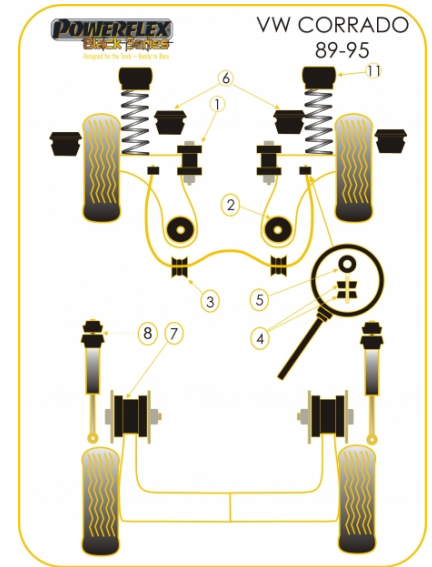

Notes

- For power steering mount bushes please measure the width of bracket and select the correct part number.

PFF85-232 is suitable for vehicles with a 18.5mm wide bracket.

PFF85-233 is suitable for vehicles with a 15mm wide bracket.

FRONT WISHBONE FRONT BUSH

Qty Per Car 2

Diagram Ref. 1

Part No. **PFF85-201BLK**

FRONT WISHBONE INNER BUSH (REAR)

Qty Per Car 2

Diagram Ref. 2

Part No. **PFF85-203BLK**

FRONT ANTI ROLL BAR EYE BOLT BUSH 20MM

Qty Per Car 2

Diagram Ref. 5

Part No. **PFF85-209-20BLK**

FRONT ANTI ROLL BAR EYE BOLT BUSH 18MM

Qty Per Car 2

Diagram Ref. 5

Part No. **PFF85-209BLK**

BUMP STOP, VW REAR

Qty Per Car 2

Diagram Ref.

Part No. **BS008**

EXHAUST MOUNTS

Qty Per Car 1

Diagram Ref.

Part No. **EXH006**