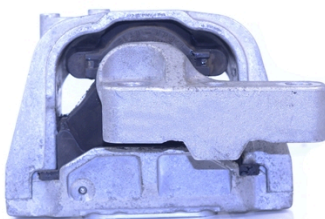

Notes

- PFF85-501G is on-car camber adjustable offering +/-0.5° of adjustment, for a non adjustable bush use PFF85-501.
- PFF85-502G gives 1° of additional caster angle and anti lift properties, the bush is supplied pre fitted into the new bracket, for a bush without geometry adjustment use PFF85-502.
- PFF85-504 fits vehicles upto the middle of 2008, please check the picture of the 2 bushes in order to identify the insert you require.
- PFF85-704 fits vehicles from the middle of 2008 on, please check the picture of the 2 bushes in order to identify the insert you require.
- PFR85-524 & PFR85-525 fit 4 wheel drive models only.
- PFR85-527 & PFR85-528 fit 4 wheel drive models only up to 28.5.2012.
- PFF85-531 is an insert designed to fill the voids of the original bush. This mount is found various 2.0 FSi, 2.0 TFSi, 2.0 GTi, 2.0 Turbo & V6 3.2 & 3.6 engines. Please check voids of your original mount are the same as the image shown for correct fitment.

USE PFF85-504 FOR THIS MOUNT

USE PFF85-704 FOR THIS MOUNT

UP TO MID 2008

FROM MID 2008 ON

**PFF85-531 Fits Upper Engine Mount
with this profile only.**

FRONT

BACK

**PFF85-532 FITS UPPER ENGINE MOUNT
WITH THIS PROFILE ONLY**