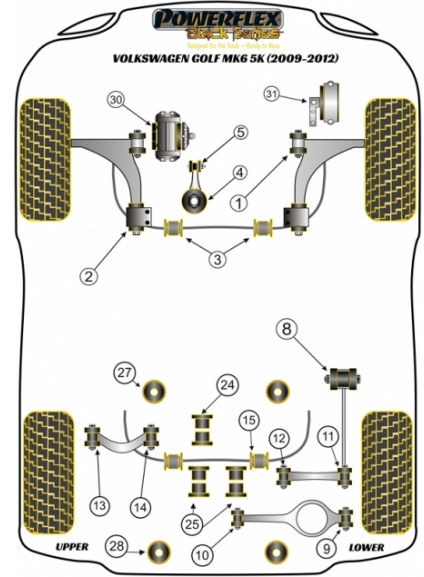

Notes

- PFF85-501G is on-car camber adjustable offering +/-0.5° of adjustment, for a non adjustable bush use PFF85-501.
- PFF85-502G gives 1° of additional caster angle and anti lift properties, the bush is supplied pre fitted into the new bracket, for a bush without geometry adjustment use PFF85-502.
- PFF85-504 fits vehicles upto the middle of 2008, please check the picture of the 2 bushes in order to identify the insert you require.
- PFF85-704 fits vehicles from the middle of 2008 on, please check the picture of the 2 bushes in order to identify the insert you require.
- PFR85-524 & PFR85-525 fit 4 wheel drive models only.
- PFR85-527 & PFR85-528 fit 4 wheel drive models only up to 28.5.2012.
- PFF85-531 is an insert designed to fill the voids of the original bush. This mount is found various 2.0 FSi, 2.0 TFSi, 2.0 GTi, 2.0 Turbo & V6 3.2 & 3.6 engines. Please check voids of your original mount are the same as the image shown for correct fitment.

Diagram Ref.

Part No. **EXH023**

FRONT WISHBONE FRONT BUSH

Qty Per Car **2**

Diagram Ref. **1**

Part No. **PFF85-501BLK**

FRONT WISHBONE FRONT BUSH CAMBER ADJUSTABLE

Qty Per Car **2**

Diagram Ref. **2**

Part No. **PFF85-502GBLK**

FRONT ANTI ROLL BAR BUSH 22.5MM

Qty Per Car **2**

Diagram Ref. **3**

Part No. **PFF85-503-22.5BLK**

FRONT ANTI ROLL BAR BUSH 23.6MM

Qty Per Car **2**

Diagram Ref. **15**

Part No. **PFR85-515-20.5BLK**

REAR ANTI ROLL BAR BUSH 20.7MM

Qty Per Car **2**

Diagram Ref. **15**

Part No. **PFR85-515-20.7BLK**

REAR ANTI ROLL BAR BUSH 21.7MM

Qty Per Car **2**