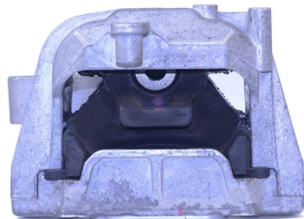

Notes

- PFF85-501G is on-car camber adjustable offering +/-0.5° of adjustment, for a non adjustable bush use PFF85-501.
- PFF85-502G gives 1° of additional caster angle and anti lift properties, the bush is supplied pre fitted into the new bracket, for a bush without geometry adjustment use PFF85-502.
- PFF85-504 fits vehicles upto the middle of 2008, please check the picture of the 2 bushes in order to identify the insert you require.
- PFF85-704 fits vehicles from the middle of 2008 on, please check the picture of the 2 bushes in order to identify the insert you require.
- PFR85-524 & PFR85-525 fit 4 wheel drive models only.
- PFR85-527 & PFR85-528 fit 4 wheel drive models only up to 28.5.2012.
- PFF85-531 is an insert designed to fill the voids of the original bush. This mount is found various 2.0 FSi, 2.0 TFSi, 2.0 GTi, 2.0 Turbo & V6 3.2 & 3.6 engines. Please check voids of your original mount are the same as the image shown for correct fitment.

USE PFF85-504 FOR THIS MOUNT

USE PFF85-704 FOR THIS MOUNT

UP TO MID 2008

FROM MID 2008 ON

**PFF85-531 Fits Upper Engine Mount
with this profile only.**

FRONT

BACK

**PFF85-532 FITS UPPER ENGINE MOUNT
WITH THIS PROFILE ONLY**