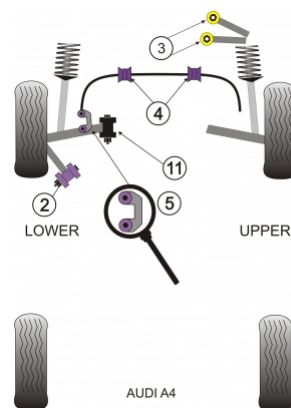

## AUDI - A6 / S6 / RS6 (C5) 1997 - 2005 - S6 AVANT QUATTRO (1998 - 2005)

### PRODUCT PRICING INFORMATION

The prices shown on our website are per bush.

To get the total pack price you will need to multiple this price by the number of bushes per vehicle.

**Bush Price x Qty Per Car = Pack Price**

In addition to the Road Series parts listed please check the Black Series website for other bushes suitable for this car that may be more suited to Track/Race use.

Bush description	Quantity Per Car	Diagram Reference	Part Number	Retail Price Each
 <b>Front Tie Bar Rear Bush</b>	2	2	<b>PFF 3202</b>	
 <b>Front Upper Arm To Chassis Bush</b>	4	3	<b>PFF 3203</b>	
 <b>Front Anti Roll Bar Bush 25mm</b>	2	4	<b>PFF 320425</b>	
 <b>Front Anti Roll Bar Bush 27mm</b>	2	4	<b>PFF 320427</b>	
 <b>Front Anti Roll Bar Bush 29mm</b>	2	4	<b>PFF 320429</b>	

**Front Anti Roll Bar Link Bush**[Click for fitting instructions](#)**4****5****PFF 3213****Front Lower Arm Inner Bush**[Click for fitting instructions](#)**2****11****PFF 3211**