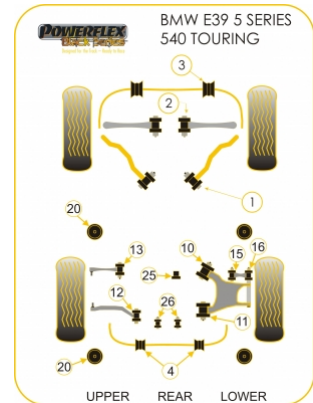

BMW - E39 5 SERIES (1996 - 2004) - E39 5 SERIES 540 TOURING

Notes

- PFF5-4602-23/24/25/27 front anti roll bar bush is fitted on models with M Sport II suspension, please click on image and compare to original.
- PFF5-503-225/24/25/27 front anti roll bar bush fit non M sport suspension models, please click on image and compare to original.
- Use either PFR5-530 complete bushes or PFR5-531 inserts.
- Use either PFR5-524 for diffs with a flat mounting face or PFR5-525 if the casing has a spigot.

In addition to the Black Series parts listed please check the Road Series website for other bushes suitable for this car such as engine or transmission mountings.

Bush description	Quantity Per Car	Diagram Reference	Part Number
 Front Lower Tie Bar To Chassis Bush Click for fitting instructions	2	1	PFF5-501BLK