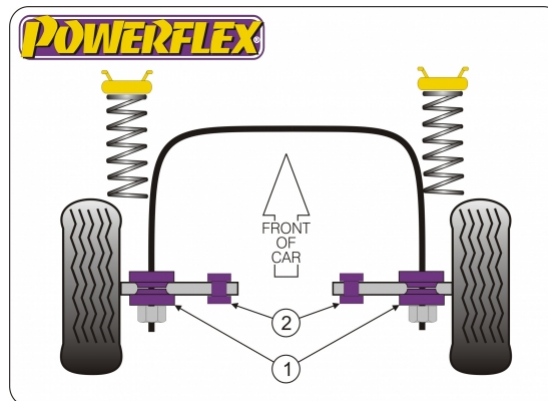

AUDI - 100 INC AVANT TYPE 43 & 44 (06/76-12/90)

PRODUCT PRICING INFORMATION

The prices shown on our website are per bush.

To get the total pack price you will need to multiple this price by the number of bushes per vehicle.

Bush Price x Qty Per Car = Pack Price

In addition to the Road Series parts listed please check the Black Series website for other bushes suitable for this car that may be more suited to Track/Race use.