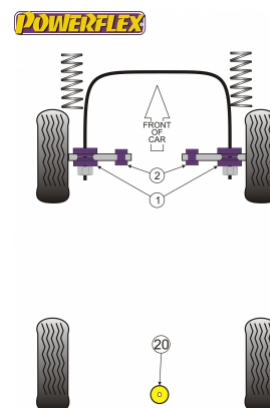

AUDI - 100 QUATTRO INC AVANT TYPE 44 (10/84-11/90)

PRODUCT PRICING INFORMATION

The prices shown on our website are per bush.

To get the total pack price you will need to multiple this price by the number of bushes per vehicle.

Bush Price x Qty Per Car = Pack Price

In addition to the Road Series parts listed please check the Black Series website for other bushes suitable for this car that may be more suited to Track/Race use.

Bush description	Quantity Per Car	Diagram Reference	Part Number	Retail Price Each
 Front Outer Control Arm To Anti Roll Bar Bush	2	1	PFF 3401	
 Front Inner Control Arm To Chassis Bush Click for fitting instructions	2	2	PFF 3402	
 Steering Arm To Rack Bush	2		PFF 3405	
 Rear Diff Rear Mounting Bush	1	20	PFR 851020	