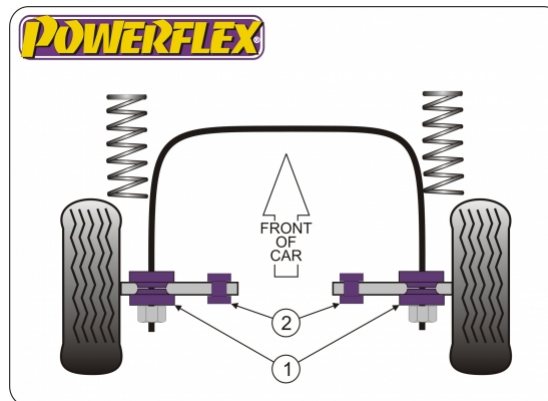

## AUDI - 200 INC AVANT TYPE 43 & 44 (10/79-11/90)

In addition to the Road Series parts listed please check the Black Series website for other bushes suitable for this car that may be more suited to Track/Race use.

Bush description	Quantity Per Car	Diagram Reference	Part Number	Retail Price Each
 <b>Front Outer Control Arm To Anti Roll Bar Bush</b>	2	1	<b>PFF 3401</b>	
 <b>Front Inner Control Arm To Chassis Bush</b> <a href="#">Click for fitting instructions</a>	2	2	<b>PFF 3402</b>	
 <b>Steering Arm To Rack Bush</b>	2		<b>PFF 3405</b>	