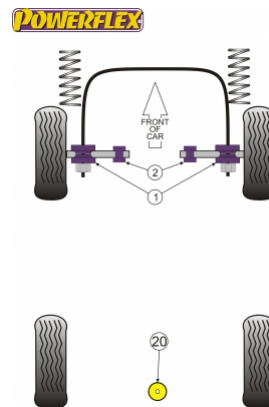

AUDI - 200 QUATTRO INC AVANT TYPE 44 (11/84-11/90)

PRODUCT PRICING INFORMATION

The prices shown on our website are per bush.

To get the total pack price you will need to multiple this price by the number of bushes per vehicle.

Bush Price x Qty Per Car = Pack Price

In addition to the Road Series parts listed please check the Black Series website for other bushes suitable for this car that may be more suited to Track/Race use.

Bush description	Quantity Per Car	Diagram Reference	Part Number	Retail Price Each
 Front Outer Control Arm To Anti Roll Bar Bush	2	1	PFF 3401	
 Front Inner Control Arm To Chassis Bush Click for fitting instructions	2	2	PFF 3402	
 Steering Arm To Rack Bush	2		PFF 3405	
 Rear Diff Rear Mounting Bush	1	20	PFR 851020	