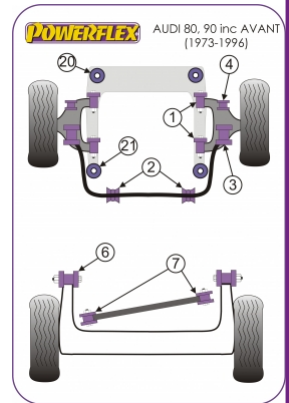

AUDI - 80 81/85/89 90 INC AVANT (1973 - 1996)

Notes

- PFF 3101 are for Pressed arms (37mm)
- PFF 3102 are for Cast arms (45mm)
- PFF 3104 & PFF 3105 These fit up to chassis number 8B-L-003-791 1994, check front shock absorber after 1991 the anti roll bar may be linked to the wishbone with a metal joint so there will be no outer anti roll bar mount.
- PFR 3110 fits up to 1992 chassis number 8A-N-200-000
- PFR 3111 fits after 1992 .
- PFR 3101121 & -23.5 Front anti roll bar mounts are tear drop shaped.
- PFF 310621.5 Fits models where there is no link rod between the anti roll bar and control arm.
- PFF 312010 & PFF 312110 fit vehicles with 10mm mounting bolts, vehicles with 12mm bolts use PFF 312012 & PFF 312112
- PFA 10012 and PFA 10014. Fits 2 bolt hub to strut models only. Check bolt diameter .

In addition to the Road Series parts listed please check the Black Series website for other bushes suitable for this car that may be more suited to Track/Race use.

Bush description

Quantity
Per Car

Diagram
Reference