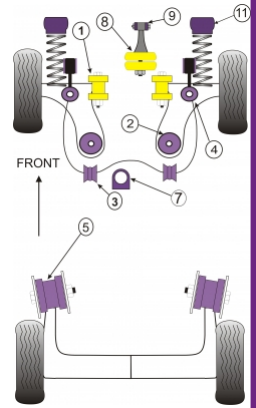

### Notes

- For pressed steel front wishbones use PFF 85201 & PFF 85410
- For cast wishbones use PFF 85201 or PFF 3501 & PFF 3610. On cast wishbones the later cars have a larger 45mm bush, in this case please use PFF 3501. For earlier cars with a 30mm bush please use PFF 85201.
- PFF 85414 is for Race use and is a rose joint type bush, it fits both pressed steel and cast wishbones

In addition to the Road Series parts listed please check the Black Series website for other bushes suitable for this car that may be more suited to Track/Race use.

Bush description	Quantity Per Car	Diagram Reference	Part Number	Retail Price Each
 <b>Front Wishbone Front Bush, Cast Arm, 45mm OD</b>	2	1	<b>PFF 3501</b>	
 <b>Front Wishbone Front Bush</b>	2	1	<b>PFF 85201</b>	
 <b>Front Wishbone Rear Bush</b> Click for fitting instructions	2	2	<b>PFF 3610</b>	