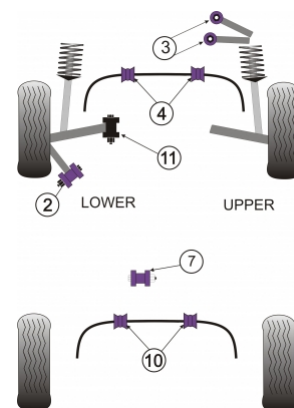

AUDI - A4 / S4 / RS4 (B7) 2005 - 2008 - A4 INC. AVANT QUATTRO (4WD)

PRODUCT PRICING INFORMATION

The prices shown on our website are per bush.

To get the total pack price you will need to multiple this price by the number of bushes per vehicle.

Bush Price x Qty Per Car = Pack Price

In addition to the Road Series parts listed please check the Black Series website for other bushes suitable for this car that may be more suited to Track/Race use.

Bush description	Quantity Per Car	Diagram Reference	Part Number	Retail Price Each
 Front Tie Bar Rear Bush	2	2	PFF 3202	
 Front Upper Arm To Chassis Bush	4	3	PFF 3203	
 Front Anti Roll Bar Bush 25mm	2	4	PFF 320425	
 Front Anti Roll Bar Bush 27mm	2	4	PFF 320427	
 Front Anti Roll Bar Bush 29mm	2	4	PFF 320429	
 Rear Diff Front Mounting Bush Click for fitting instructions	1	7	PFR 3270	

Rear Anti Roll Bar Bush 22mm

2

10

PFR 321022

Front Lower Arm Inner Bush

 [Click for fitting instructions](#)

2

11