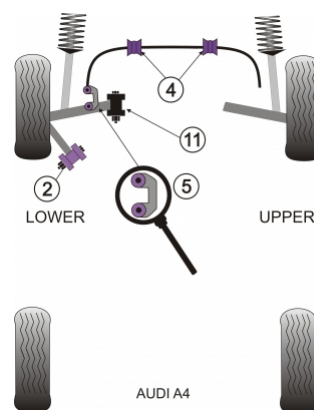

AUDI - A6 / S6 / RS6 (C5) 1997 - 2005 - A6 (2002 - 2005)

PRODUCT PRICING INFORMATION

The prices shown on our website are per bush.

To get the total pack price you will need to multiple this price by the number of bushes per vehicle.

Bush Price x Qty Per Car = Pack Price

In addition to the Road Series parts listed please check the Black Series website for other bushes suitable for this car that may be more suited to Track/Race use.

Bush description	Quantity Per Car	Diagram Reference	Part Number	Retail Price Each
Front Tie Bar Rear Bush	2	2	PFF 3202	
Front Anti Roll Bar Bush 25mm	2	4	PFF 320425	
Front Anti Roll Bar Bush 27mm	2	4	PFF 320427	
Front Anti Roll Bar Bush 29mm	2	4	PFF 320429	
Front Anti Roll Bar Link Bush Click for fitting instructions	4	5	PFF 3213