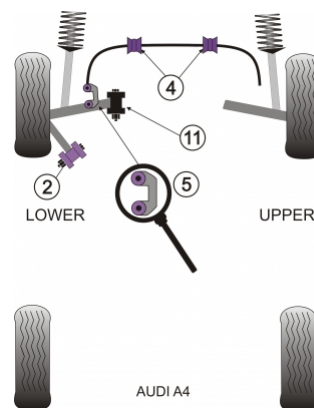

AUDI - A6 / S6 / RS6 (C5) 1997 - 2005 - A6 AVANT (2002 - 2005)

PRODUCT PRICING INFORMATION

The prices shown on our website are per bush.

To get the total pack price you will need to multiple this price by the number of bushes per vehicle.

Bush Price x Qty Per Car = Pack Price

In addition to the Road Series parts listed please check the Black Series website for other bushes suitable for this car that may be more suited to Track/Race use.

Bush description	Quantity Per Car	Diagram Reference	Part Number	Retail Price Each
 Front Tie Bar Rear Bush	2	2	PFF 3202	
 Front Anti Roll Bar Bush 25mm	2	4	PFF 320425	
 Front Anti Roll Bar Bush 27mm	2	4	PFF 320427	
 Front Anti Roll Bar Bush 29mm	2	4	PFF 320429	
 Front Anti Roll Bar Link Bush Click for fitting instructions	4	5	PFF 3213	