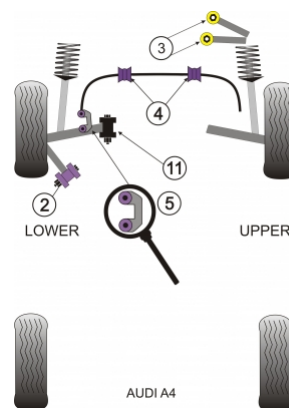

AUDI - A6 / S6 / RS6 (C5) 1997 - 2005 - A6 AVANT QUATTRO (1997 - 2005)

PRODUCT PRICING INFORMATION

The prices shown on our website are per bush.

To get the total pack price you will need to multiple this price by the number of bushes per vehicle.

Bush Price x Qty Per Car = Pack Price

In addition to the Road Series parts listed please check the Black Series website for other bushes suitable for this car that may be more suited to Track/Race use.

Bush description	Quantity Per Car	Diagram Reference	Part Number	Retail Price Each
 Front Tie Bar Rear Bush	2	2	PFF 3202	
 Front Upper Arm To Chassis Bush	4	3	PFF 3203	
 Front Anti Roll Bar Bush 25mm	2	4	PFF 320425	
 Front Anti Roll Bar Bush 27mm	2	4	PFF 320427	
 Front Anti Roll Bar Bush 29mm	2	4	PFF 320429	

**Front Anti Roll Bar Link Bush**[Click for fitting instructions](#)**4****5****PFF 3213****Front Lower Arm Inner Bush**[Click for fitting instructions](#)**2****11****PFF 3211**