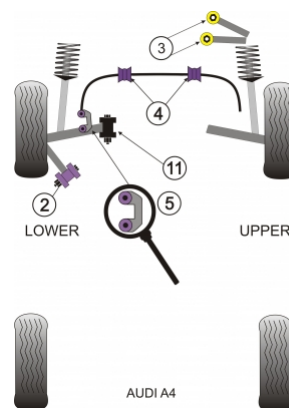

### PRODUCT PRICING INFORMATION

The prices shown on our website are per bush.

To get the total pack price you will need to multiple this price by the number of bushes per vehicle.

**Bush Price x Qty Per Car = Pack Price**

In addition to the Road Series parts listed please check the Black Series website for other bushes suitable for this car that may be more suited to Track/Race use.

Bush description	Quantity Per Car	Diagram Reference	Part Number	Retail Price Each
 Front Tie Bar Rear Bush	2	2	PFF 3202	
 Front Upper Arm To Chassis Bush	4	3	PFF 3203	
 Front Anti Roll Bar Bush 25mm	2	4	PFF 320425	
 Front Anti Roll Bar Bush 27mm	2	4	PFF 320427	
 Front Anti Roll Bar Bush 29mm	2	4	PFF 320429	

**Front Anti Roll Bar Link Bush**[Click for fitting instructions](#)**4****5****PFF 3213****Front Lower Arm Inner Bush**[Click for fitting instructions](#)**2****11****PFF 3211**