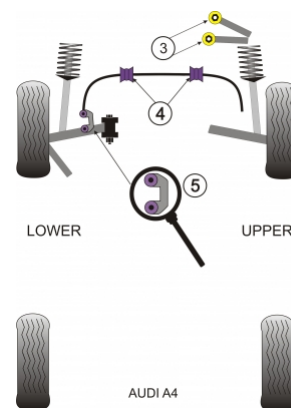

AUDI - A6 / S6 / RS6 (C5) 1997 - 2005 - RS6 (2002 - 2005)

PRODUCT PRICING INFORMATION

The prices shown on our website are per bush.

To get the total pack price you will need to multiple this price by the number of bushes per vehicle.

Bush Price x Qty Per Car = Pack Price

In addition to the Road Series parts listed please check the Black Series website for other bushes suitable for this car that may be more suited to Track/Race use.

Bush description	Quantity Per Car	Diagram Reference	Part Number	Retail Price Each
Front Tie Bar Rear Bush	2	2	PFF 3202	
Front Upper Arm To Chassis Bush	4	3	PFF 3203	
Front Anti Roll Bar Bush 25mm	2	4	PFF 320425	
Front Anti Roll Bar Bush 27mm	2	4	PFF 320427	
Front Anti Roll Bar Bush 29mm	2	4	PFF 320429