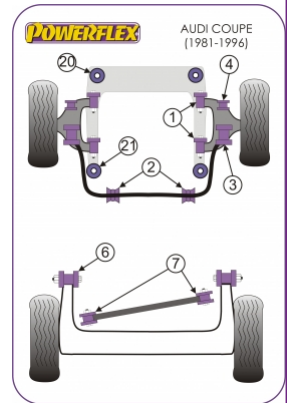

AUDI - COUPE QUATTRO (1985-1996) QUATTRO (1980-1991) QUATTRO SPORT (1984-1985)

Notes

- PFF 3101 Fits 37mm Pressed Front Arms
- PFF 3102 Fits 45mm Cast Front Arms
- PFF 3104 & PFF 3105 Only Fit Up To 1992 Chassis Number 8A-N-200-000
- PFF 310621.5 Fits models where there is no link rod between the anti roll bar and control arm.
- PFF 312010 & PFF 312110 fit vehicles with 10mm mounting bolts, vehicles with 12mm bolts use PFF 312012 & PFF 312112
- PFR 3101121/23.5/25 Front anti roll bar mounts are tear drop shaped
- PFR 310815 & PFR 3101115.5 Fits early Quattro and Sport Quattro models UR/WR (1980-1984) when fitted with a rear anti roll bar

In addition to the Road Series parts listed please check the Black Series website for other bushes suitable for this car that may be more suited to Track/Race use.

| Bush description | Quantity Per Car | Diagram Reference | Part Number | Retail Price Each |
|------------------|------------------|-------------------|-------------|-------------------|
| | | | | |