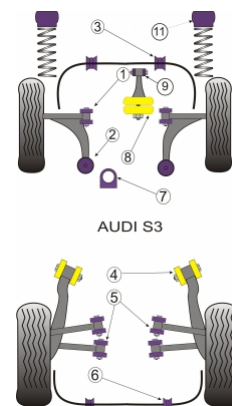

AUDI - S3 MK1 TYP 8L 4WD (1999-2003)

Notes

- On the front wishbones the later cars have a larger 45mm bush, in this case please use PFF 3501. For earlier cars with a 30mm bush please use PFF 85201.
- PFF 85414 is for Race use and is a rose joint type bush

In addition to the Road Series parts listed please check the Black Series website for other bushes suitable for this car that may be more suited to Track/Race use.

Bush description	Quantity Per Car	Diagram Reference	Part Number	Retail Price Each
 Front Wishbone Front Bush, Cast Arm, 45mm OD	2	1	PFF 3501	
 Front Wishbone Front Bush	2	1	PFF 85201	
 Front Wishbone Rear Bush Click for fitting instructions	2	2	PFF 3610	

	Front Wishbone Rear Bush (Race Use) 🔗 Click for fitting instructions	2	2	PFF 85414
	Front Anti Roll Bar Mounting 17mm	2	3	PFF 350317
	Front Anti Roll Bar Mounting 19mm	2	3	PFF 350319
	Front Anti Roll Bar Mounting 20mm	2	3	PFF 350320
	Rear Wishbone Front Mounting Bush	2	4	PFR 3508
	Rear Wishbone Inner Bush	4	5	PFR 3510
	Rear Anti Roll Bar Mounting 14mm	2	6	PFR 351114
	Steering Rack Mount Bush	1	7	PFF 85416
	Front Engine Mount Dog Bone	1	8	PFF 85420
	Front Engine Mount Dog Bone (Diesel)	1	8	PFF 85420R
	Front Engine Mount Dog Bone Small Bush 🔗 Click for fitting instructions	1	9	PFF 85505
	Front Strut Top Mount Bush 🔗 Click for fitting instructions	2	11	PFF 85430