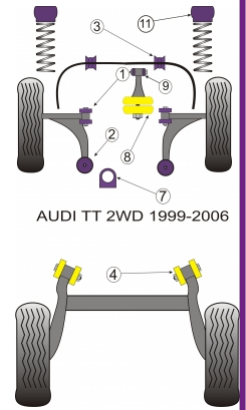

### Notes

- On the front wishbones the later cars have a larger 45mm bush, in this case please use PFF 3501.
- For earlier cars with a 30mm bush please use PFF 85201.
- PFF 85414 Is for Race use and is a rose joint type bush, it fits both pressed steel and cast wishbones.

In addition to the Road Series parts listed please check the Black Series website for other bushes suitable for this car that may be more suited to Track/Race use.

Bush description	Quantity Per Car	Diagram Reference	Part Number	Retail Price Each
 <b>Front Wishbone Front Bush, Cast Arm, 45mm OD</b>	2	1	<b>PFF 3501</b>	
 <b>Front Wishbone Front Bush</b>	2	1	<b>PFF 85201</b>	
 <b>Front Wishbone Rear Bush</b> <a href="#">Click for fitting instructions</a>	2	2	<b>PFF 3610</b>	