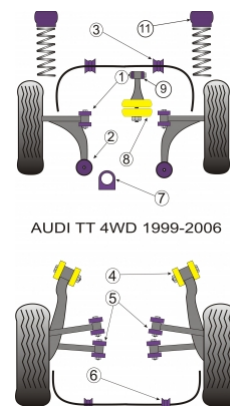

AUDI - TT MK1 TYP 8N 4WD (1999-2006)

Notes

- On the front wishbones the later cars have a larger 45mm bush, in this case please use PFF 3501.
- For earlier cars with a 30mm bush please use PFF 85201.
- PFF 85414 Is for Race use and is a rose joint type bush

In addition to the Road Series parts listed please check the Black Series website for other bushes suitable for this car that may be more suited to Track/Race use.

Bush description	Quantity Per Car	Diagram Reference	Part Number	Retail Price Each
 Front Wishbone Front Bush, Cast Arm, 45mm OD	2	1	PFF 3501	
 Front Wishbone Front Bush	2	1	PFF 85201	
 Front Wishbone Rear Bush Click for fitting instructions	2	2	PFF 3610	