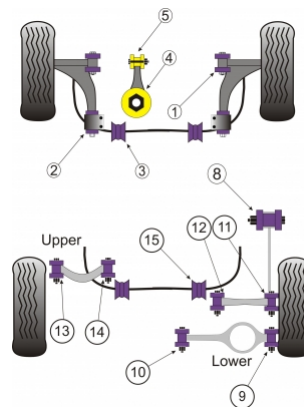

AUDI - TT MK2 8J (2007-)

Notes

- PFF 85501G is on-car camber adjustable offering +/-0.5° of adjustment, for a non adjustable bush use PFF 85501.
- PFF 85504 fits vehicles upto the middle of 2008, please check the picture of the 2 bushes in order to identify the insert you require.
- PFF 85704 fits vehicles from the middle of 2008 on, please check the picture of the 2 bushes in order to identify the insert you require.

In addition to the Road Series parts listed please check the Black Series website for other bushes suitable for this car that may be more suited to Track/Race use.

Bush description	Quantity Per Car	Diagram Reference	Part Number	Retail Price Each
 Front Wishbone Front Bush	2	1	PFF 85501	

	Front Wishbone Rear Bush	2	2	PFF 85502
	Front Anti Roll Bar Bush 22mm	2	3	PFF 8550322
	Front Anti Roll Bar Bush 22.5mm	2	3	PFF 8550322.5
	Front Anti Roll Bar Bush 24mm	2	3	PFF 8550324
	Lower Engine Mount Insert (Large) Click for fitting instructions	1	4	PFF 85504
	Lower Engine Mount Insert (Large) Track Use Click for fitting instructions	1	4	PFF 85504P
	Lower Engine Mount Insert (Large) Diesel Click for fitting instructions	1	4	PFF 85504R
	Lower Engine Mount Insert (Large) Click for fitting instructions	1	4	PFF 85704
	Lower Engine Mount Insert (Large) Track Use Click for fitting instructions	1	4	PFF 85704P
	Lower Engine Mount Insert (Large) Diesel Click for fitting instructions	1	4	PFF 85704R
	Lower Engine Mount Small Bush Click for fitting instructions	1	5	PFF 85505
	Rear Tie Bar to Chassis Front Bush	2	8	PFR 85508
	Rear Lower Spring Mount Outer	2	9	PFR 85509
	Front Wishbone Front Bush Camber Adjustable Click for fitting instructions	2	1	PFF 85501G
	Rear Lower Spring Mount Inner	2	10	PFR 85510
	Rear Lower Link Outer Bush	2	11	PFR 85511
	Rear Lower Link Inner Bush	2	12	PFR 85512
	Rear Upper Link Outer Bush	2	13	PFR 85513
	Rear Upper Link Inner Bush	2	14	PFR 85514
	Rear Anti Roll Bar Bush 18.5mm	2	15	PFR 8551518.5
	Rear Anti Roll Bar Bush 20.5mm	2	15	PFR 8551520.5